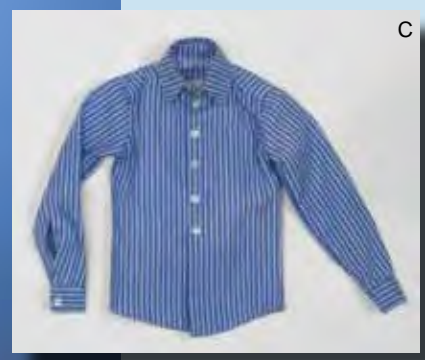

A. ULTRA BASIC MATT O'NEILL™
$54.99

B. ULTRA BASIC RUSSELL WILLIAMS
$54.99

C. BLUE STRIPED LONG SLEEVE SHIRT
T8MOBQ01
$29.99

D. ECRU STRIPED LONG SLEEVE SHIRT
T8MOBQ02
$29.99

E. T-SHIRT 2 PACK
T8MOBQ04
$19.99
INCLUDES BLUE AND CORAL SHORT SLEEVE KNIT SHIRTS.

F. BROWN DRESS PANTS
T8MOBQ05
$24.99

G. STONE KHAKIS
T8MOBQ06
$24.99

H. CARGO SHORTS
T8MOBQ07
$24.99

I. BROWN DRESS JACKET
T8MOBQ08
$59.99

A & B EACH SOLD SEPARATELY - EXCLUSIVELY AT TONNERDIRECT.COM

MATT O'NEILL COLLECTION

Matt O'Neill™ is a trademark of the Tonner Doll Company, Inc. ALL ITEMS THIS PAGE ARE INTENDED FOR AGES 14 AND OLDER

A. Torch Song Goddess
T9DTDD02
LE200
$179.99
AGES 14 AND OLDER

B. Heartthrob
T9DTDD01
LE200
$189.99
AGES 14 AND OLDER

C. DICK TRACY®
T8DTDD03
LE500
$149.99
AGES 14 AND OLDER